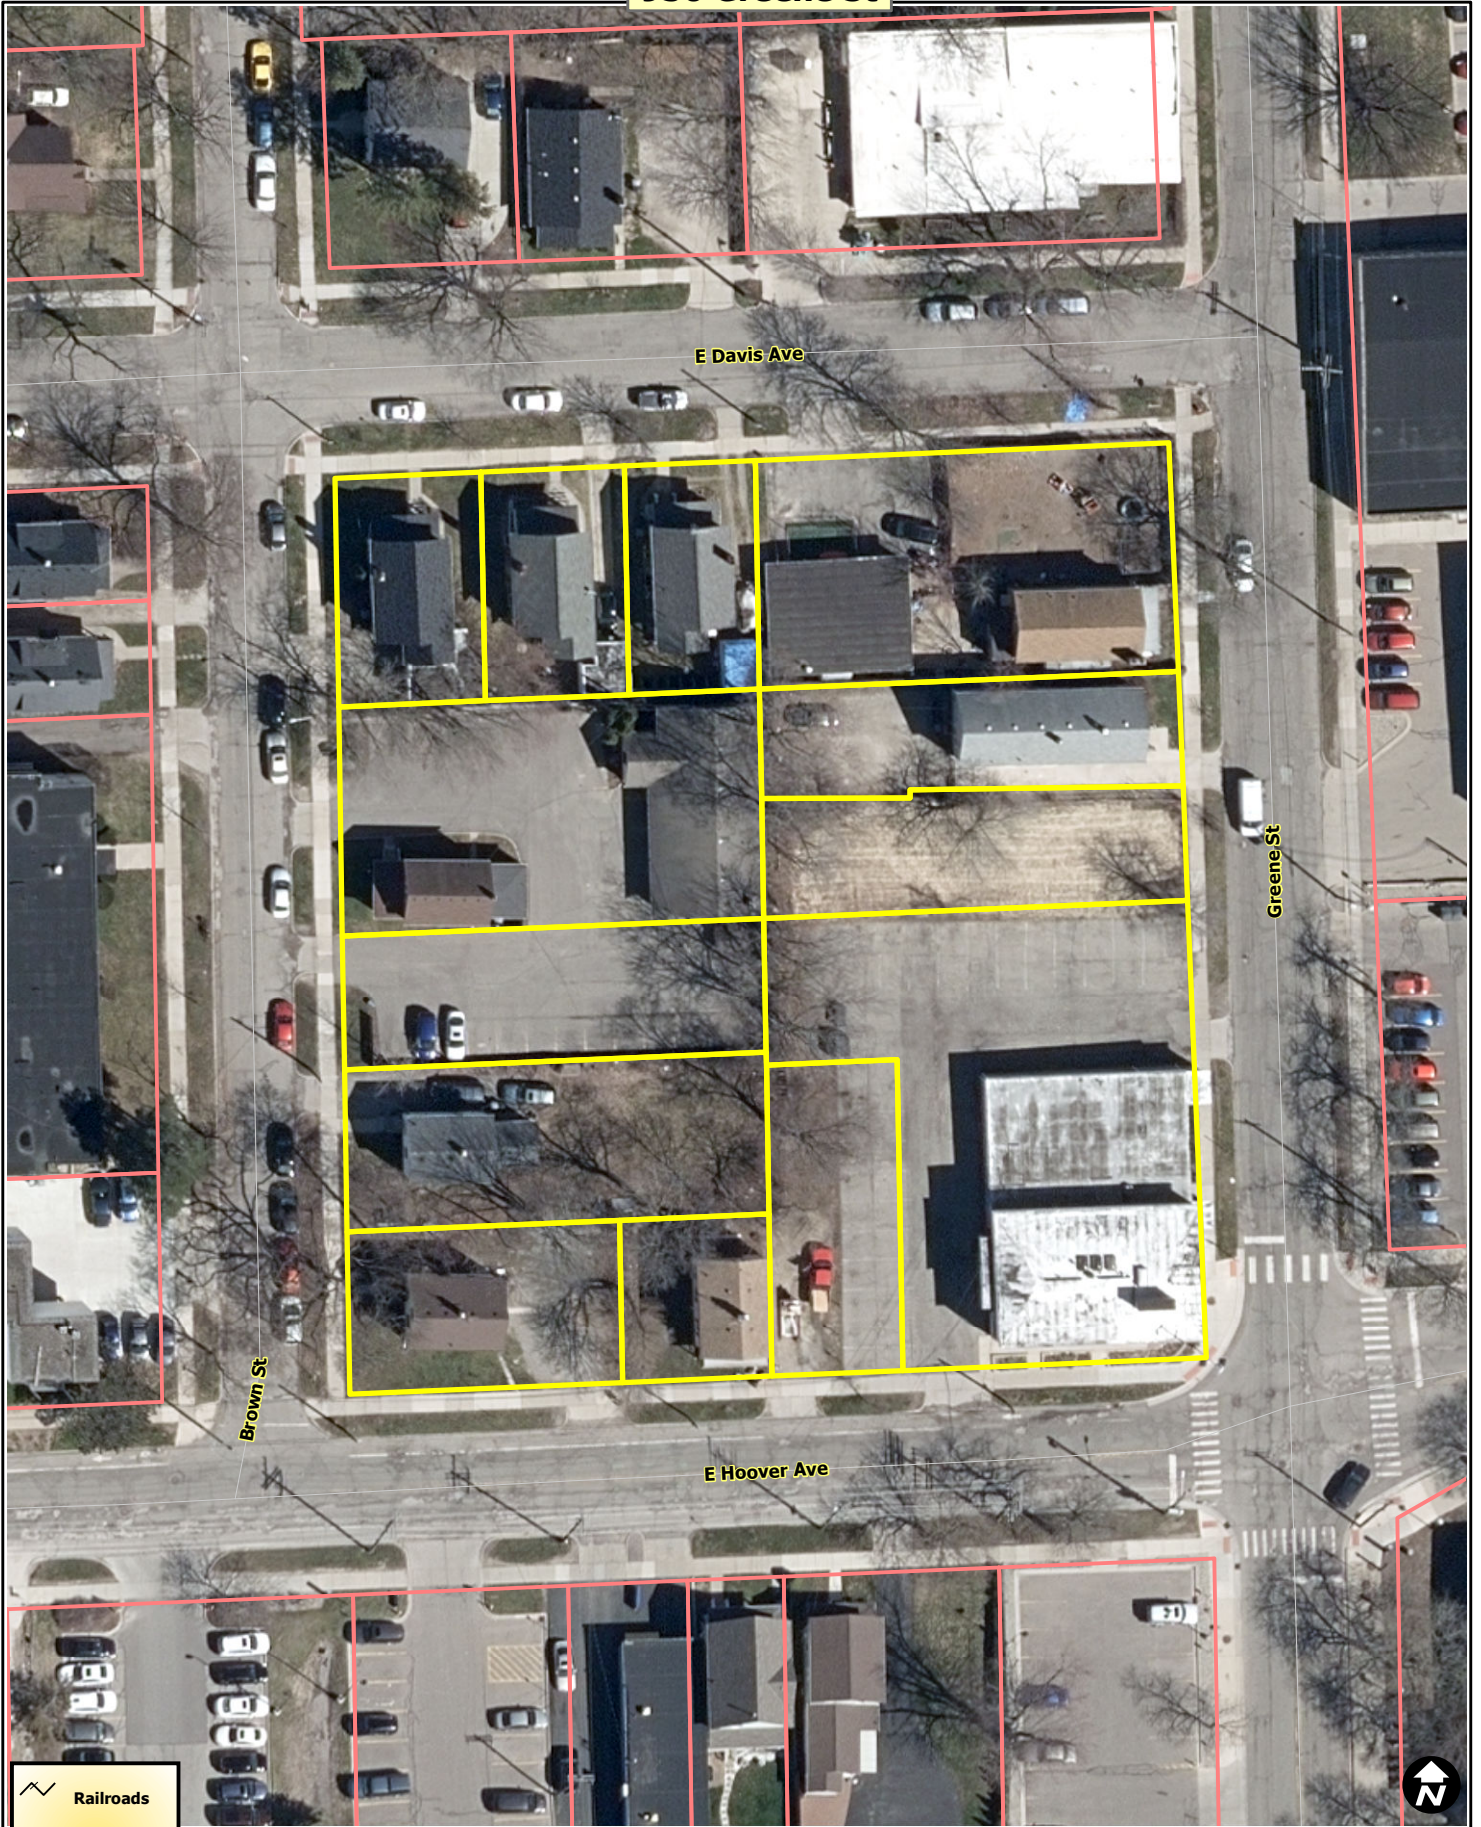

950 Greene St

-  Railroads
-  Huron River
-  Tax Parcels

Map date: 12/19/2019  
Any aerial imagery is circa 2018  
unless otherwise noted  
Terms of use: [www.a2gov.org/terms](http://www.a2gov.org/terms)